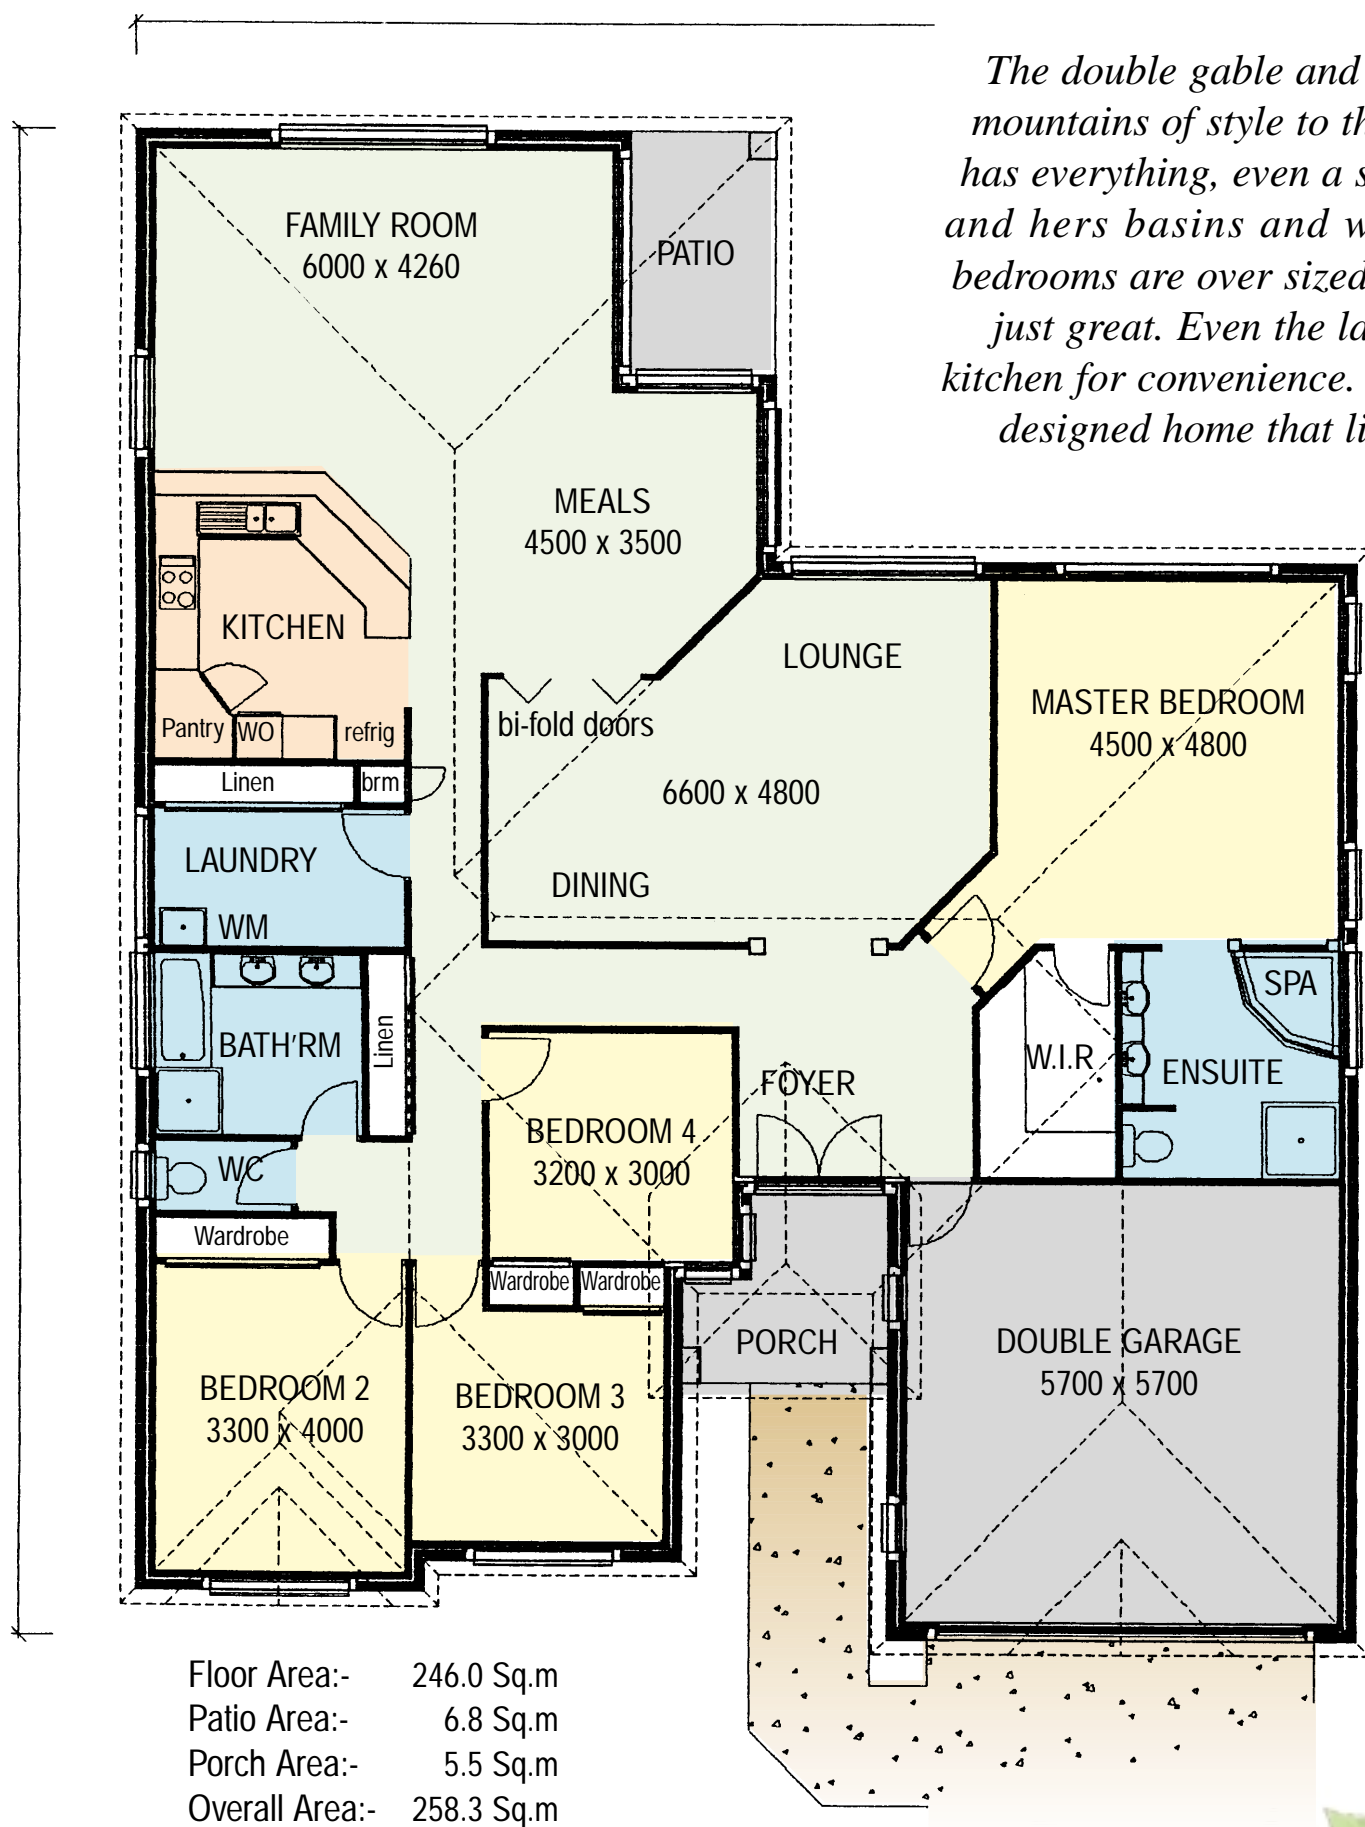

CRAATHIE MANOR

Cathrie manor, the first brilliant thing I see in the Cathrie Manor is the master bedroom and all the other entertaining areas leading out to the back yard, inviting for outside activities.

16000

The double gable and portico entry, gives mountains of style to the Manor. This home has everything, even a spa in the ensuite, his and hers basins and walkin robe. All four bedrooms are over sized. The living areas are just great. Even the laundry is beside the kitchen for convenience. This is just a superbly designed home that lives up to its name.

19740

Floor Area:- 246.0 Sq.m
 Patio Area:- 6.8 Sq.m
 Porch Area:- 5.5 Sq.m
 Overall Area:- 258.3 Sq.m