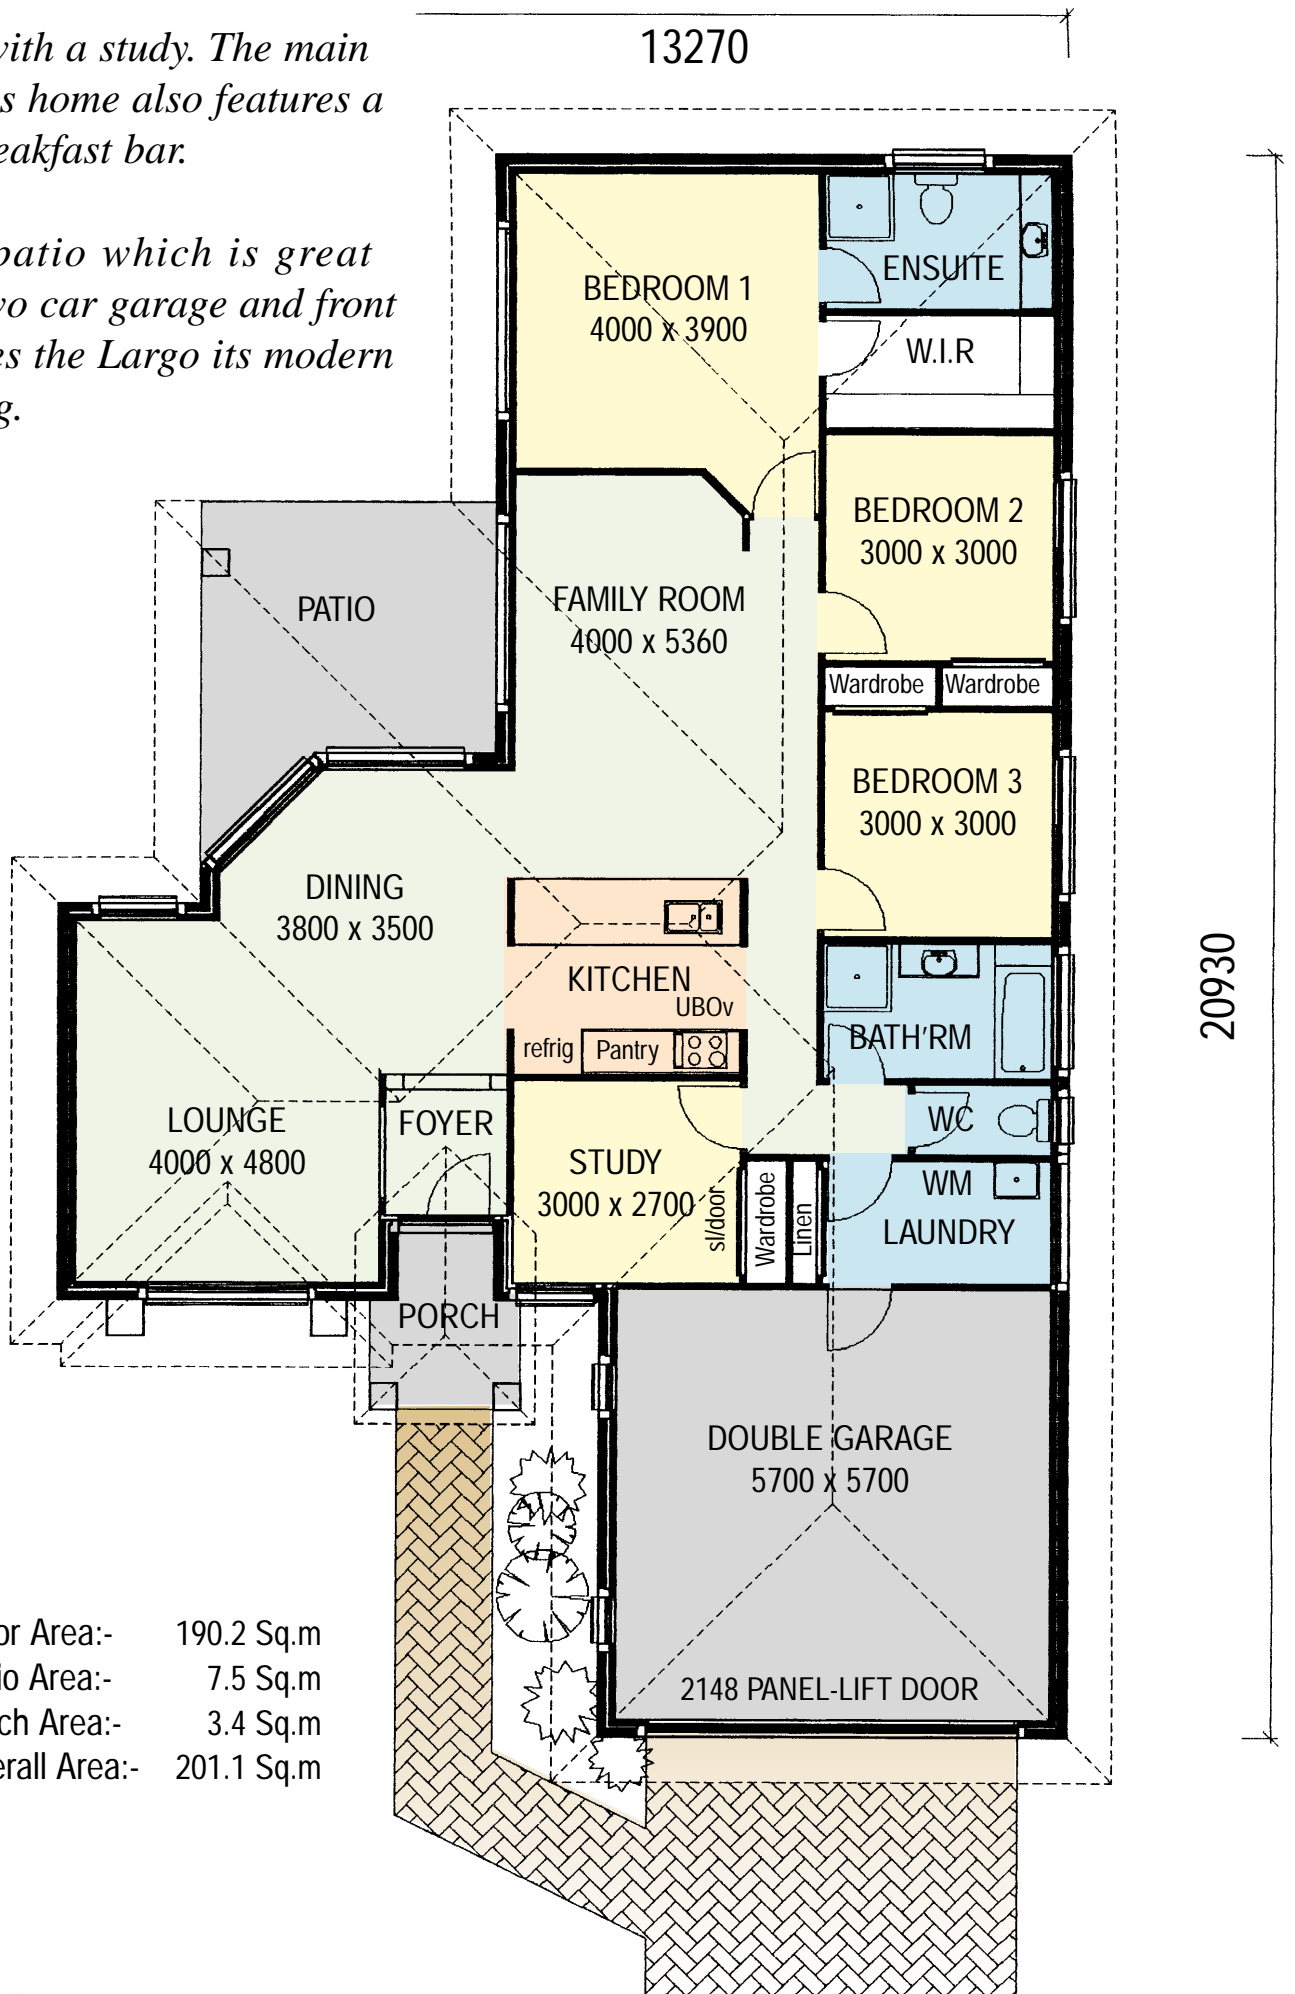

# THE LARGO

The Largo is a four bedroom home or three with a study. The main bedroom includes walkin robe and ensuite. this home also features a centrally located kitchen with a breakfast bar.

All living areas have access to the rear patio which is great for entertaining. With its two car garage and front portico to the entrance gives the Largo its modern styling.

Floor Area:- 190.2 Sq.m  
 Patio Area:- 7.5 Sq.m  
 Porch Area:- 3.4 Sq.m  
 Overall Area:- 201.1 Sq.m