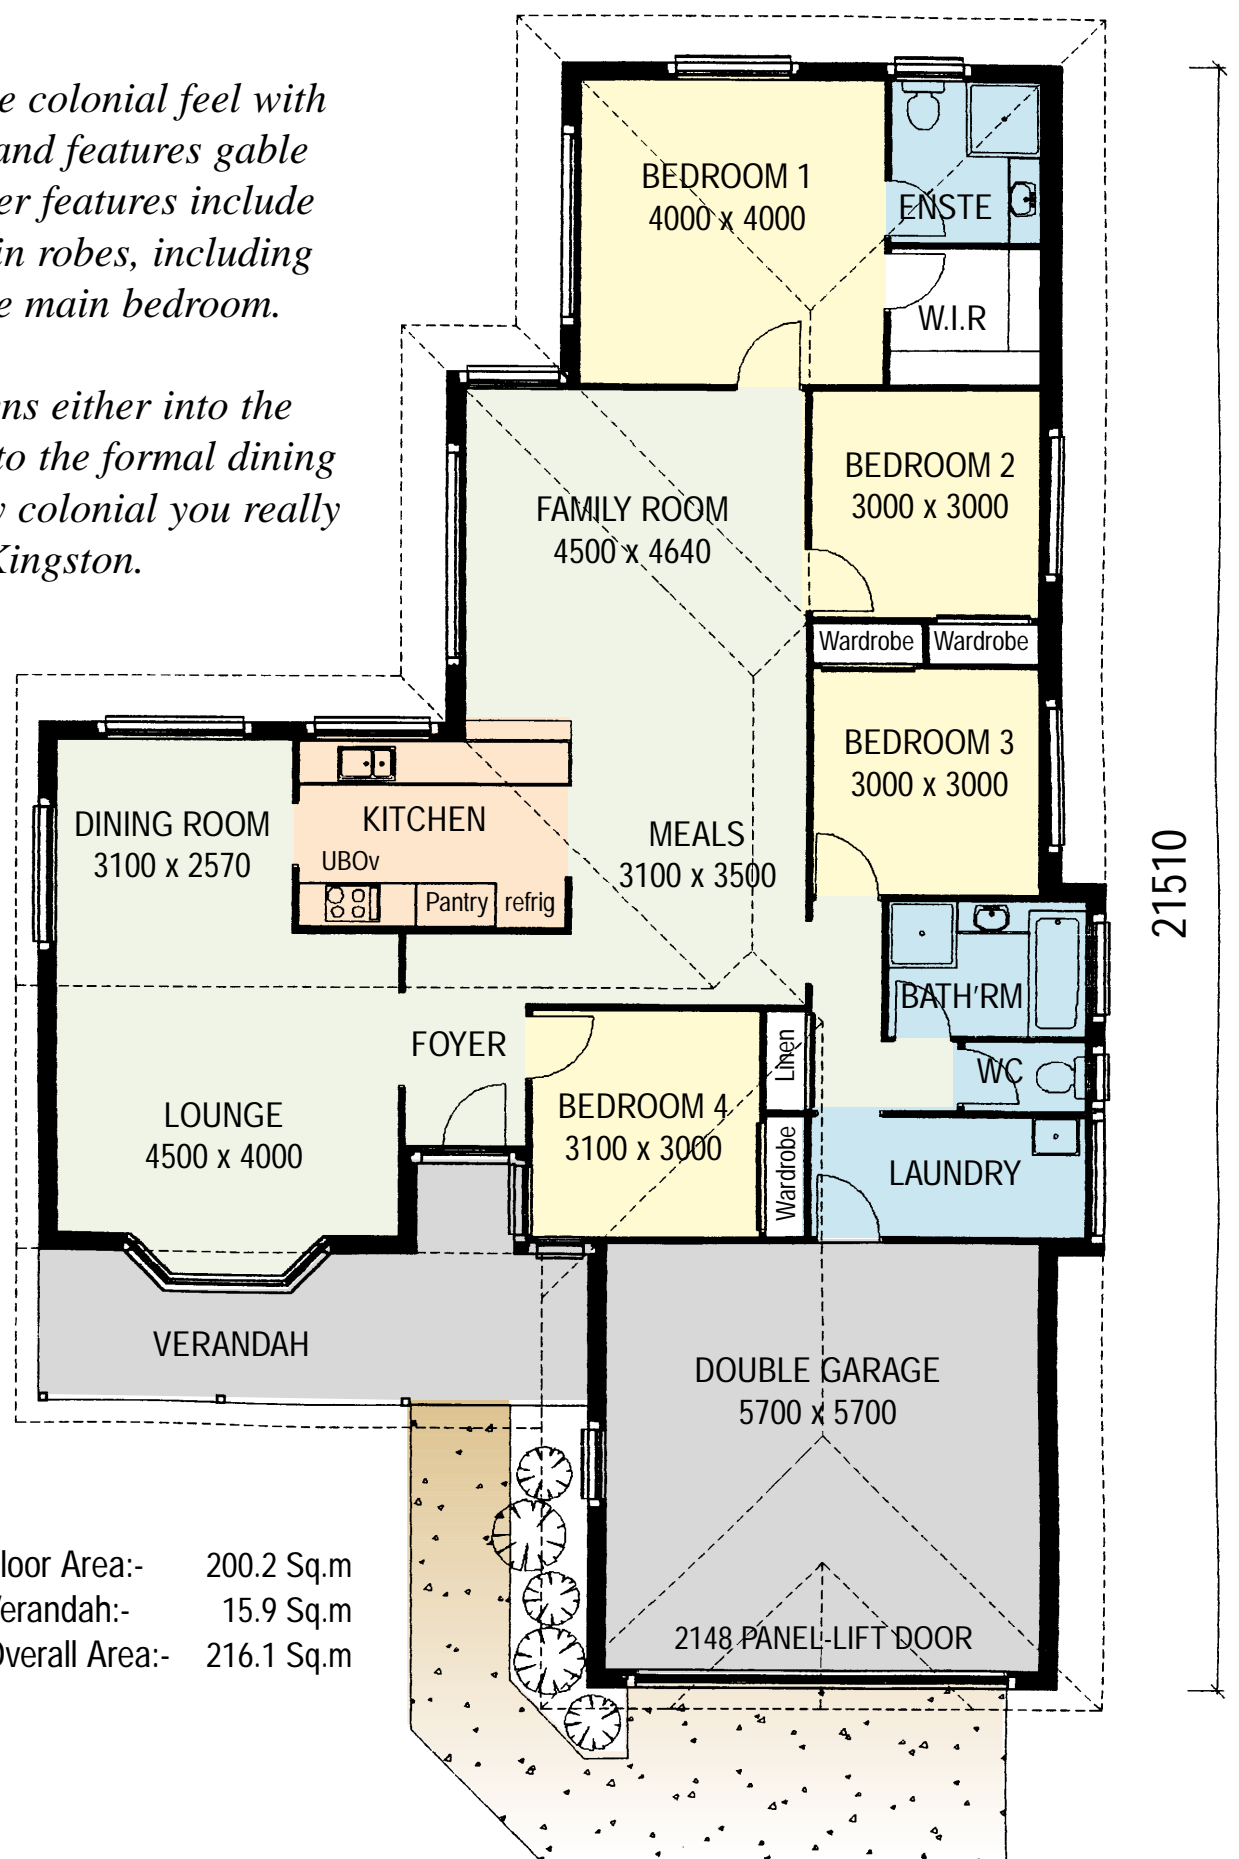

# THE KINGSTON

13970

*The Kingston has that definite colonial feel with the front covered verandah and features gable over the double garage. Other features include four bedrooms all with builtin robes, including ensuite and W.I.Robe to the main bedroom.*

*The private entry/foyer opens either into the meals and family rooms or into the formal dining and lounge. For a modern day colonial you really can't go past the Kingston.*

Floor Area:- 200.2 Sq.m  
 Verandah:- 15.9 Sq.m  
 Overall Area:- 216.1 Sq.m