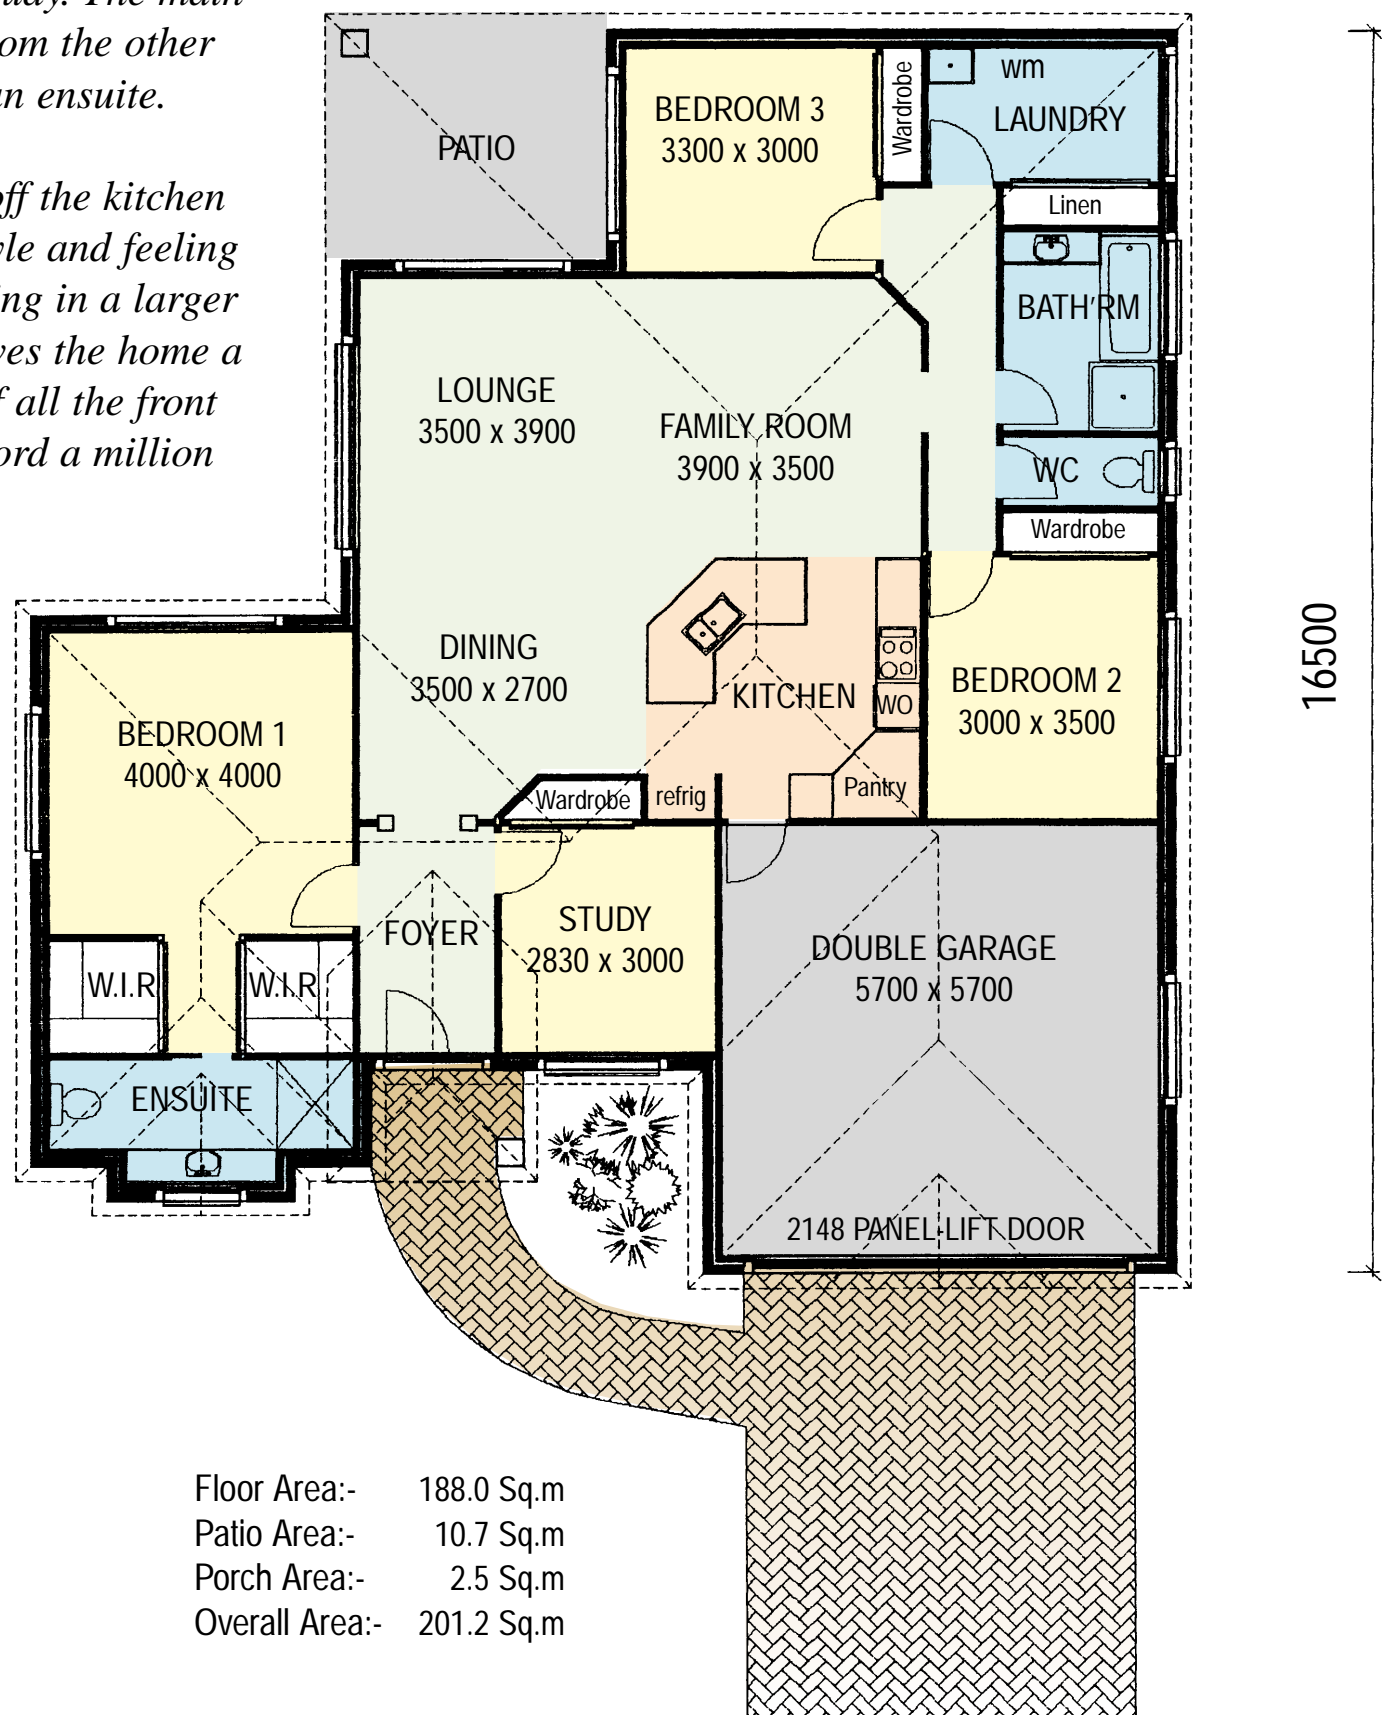

# THE ASHFORD

*The Ashford is a brilliantly designed home at 188m<sup>2</sup>. This home features three bedrooms plus a study. The main bedroom is separate from the other bedrooms and has an ensuite.*

*The open living areas off the kitchen gives the Ashford the style and feeling of space as if you're living in a larger home. The rear patio gives the home a nice touch. But most of all the front facade makes the Ashford a million dollars*

15000

Floor Area:- 188.0 Sq.m  
 Patio Area:- 10.7 Sq.m  
 Porch Area:- 2.5 Sq.m  
 Overall Area:- 201.2 Sq.m