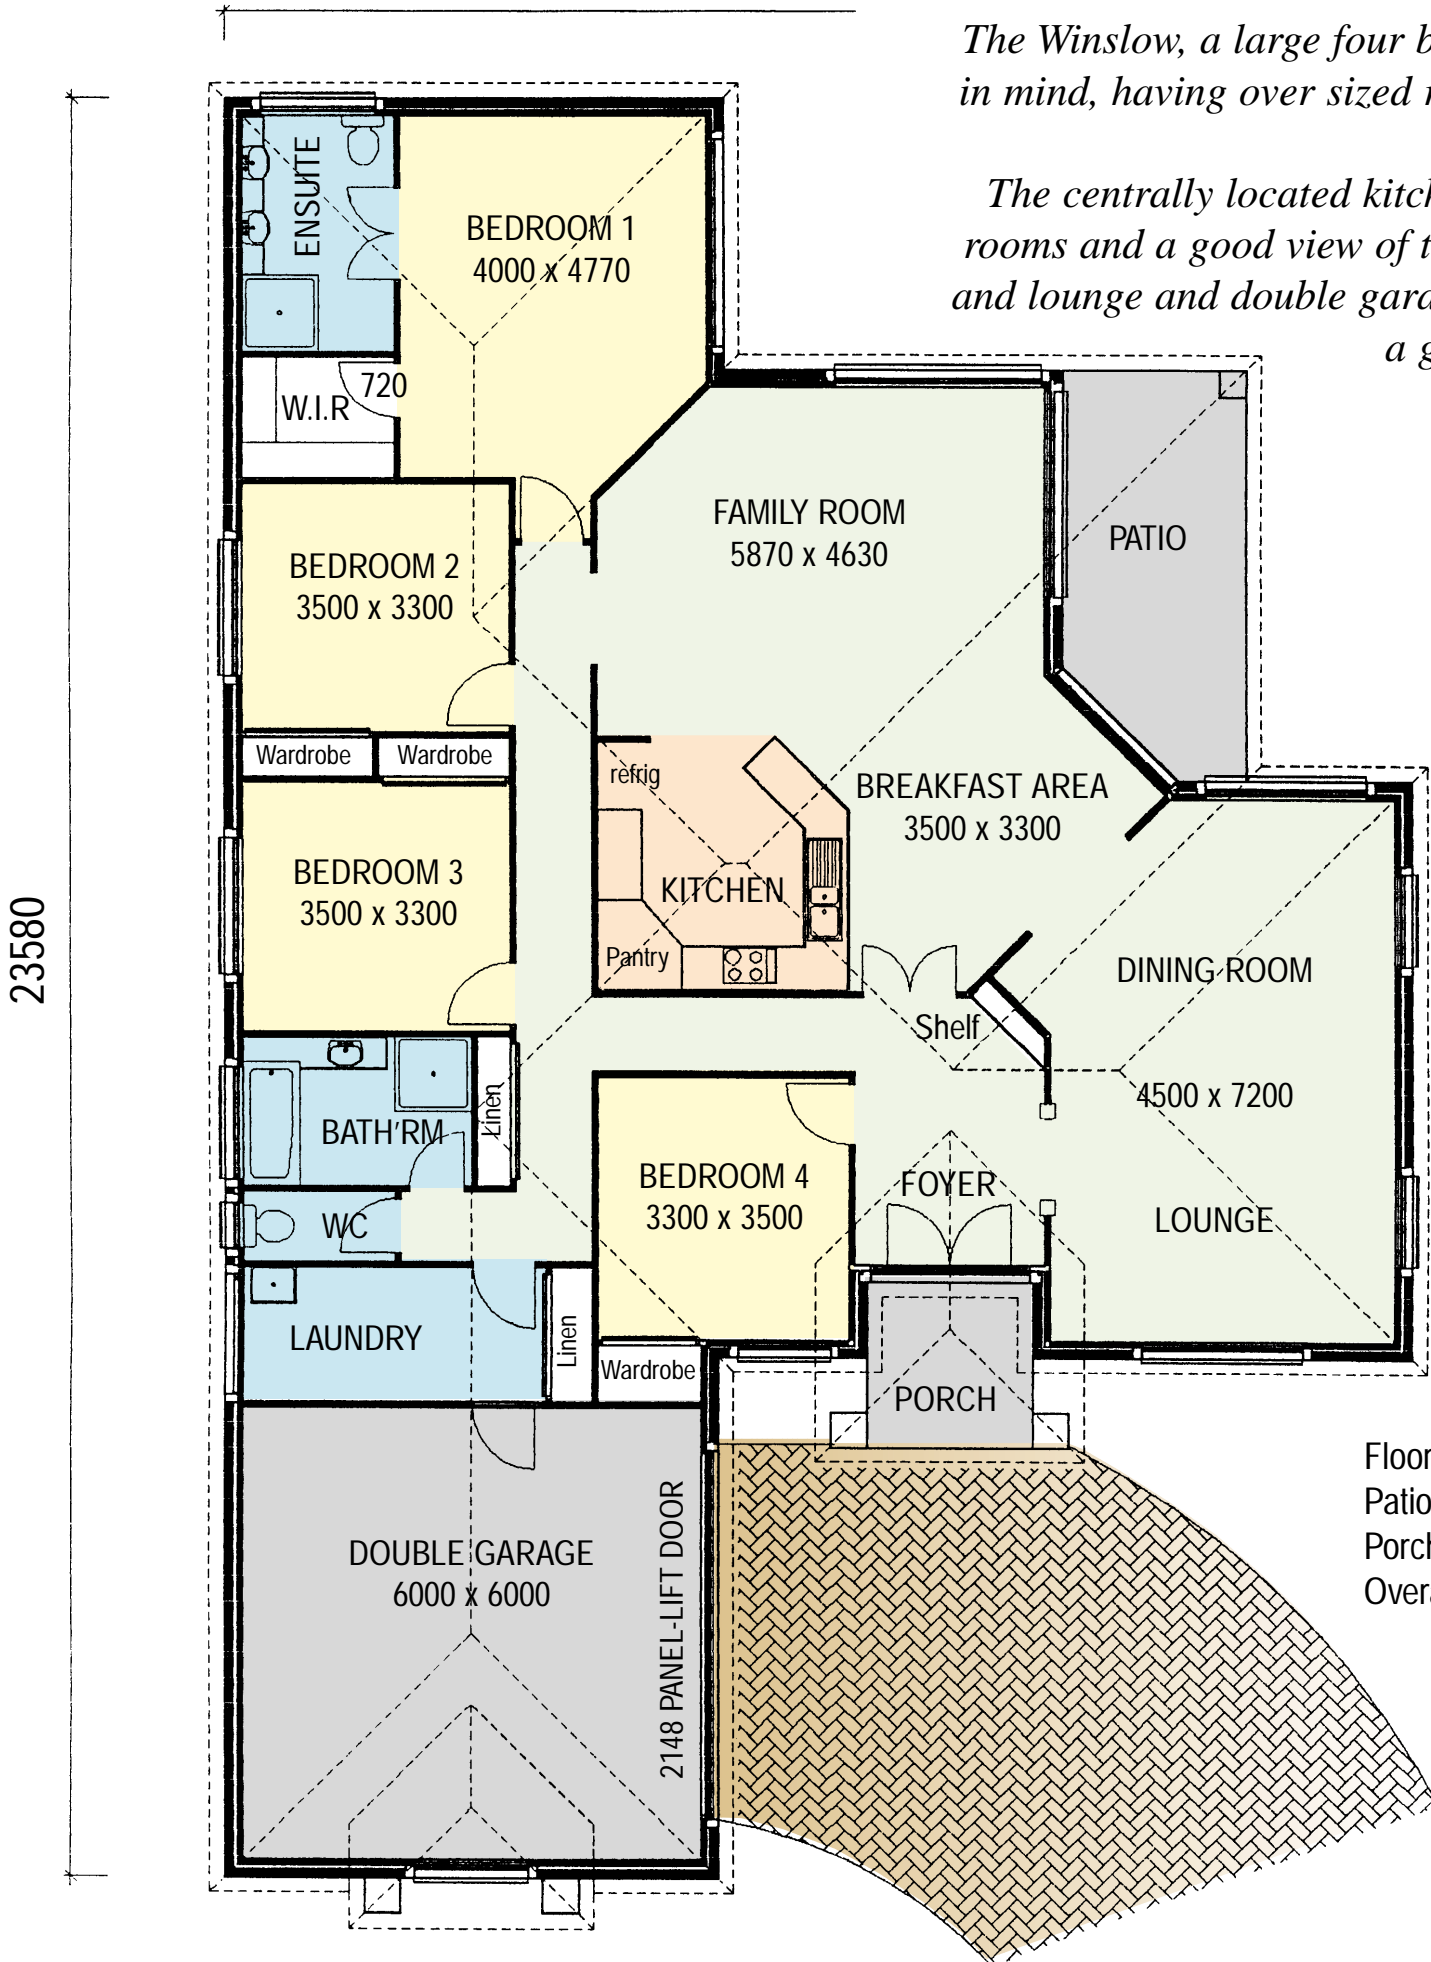

THE WINSLOW

15540

The Winslow, a large four bedroom home designed with teenagers in mind, having over sized rooms giving everybody space to move.

The centrally located kitchen oversees the breakfast and family rooms and a good view of the back yard. With the separate dining and lounge and double garage it makes the Winslow a grand home to own.

Floor Area:-	245.6 Sq.m
Patio Area:-	11.9 Sq.m
Porch Area:-	4.8 Sq.m
Overall Area:-	262.3 Sq.m