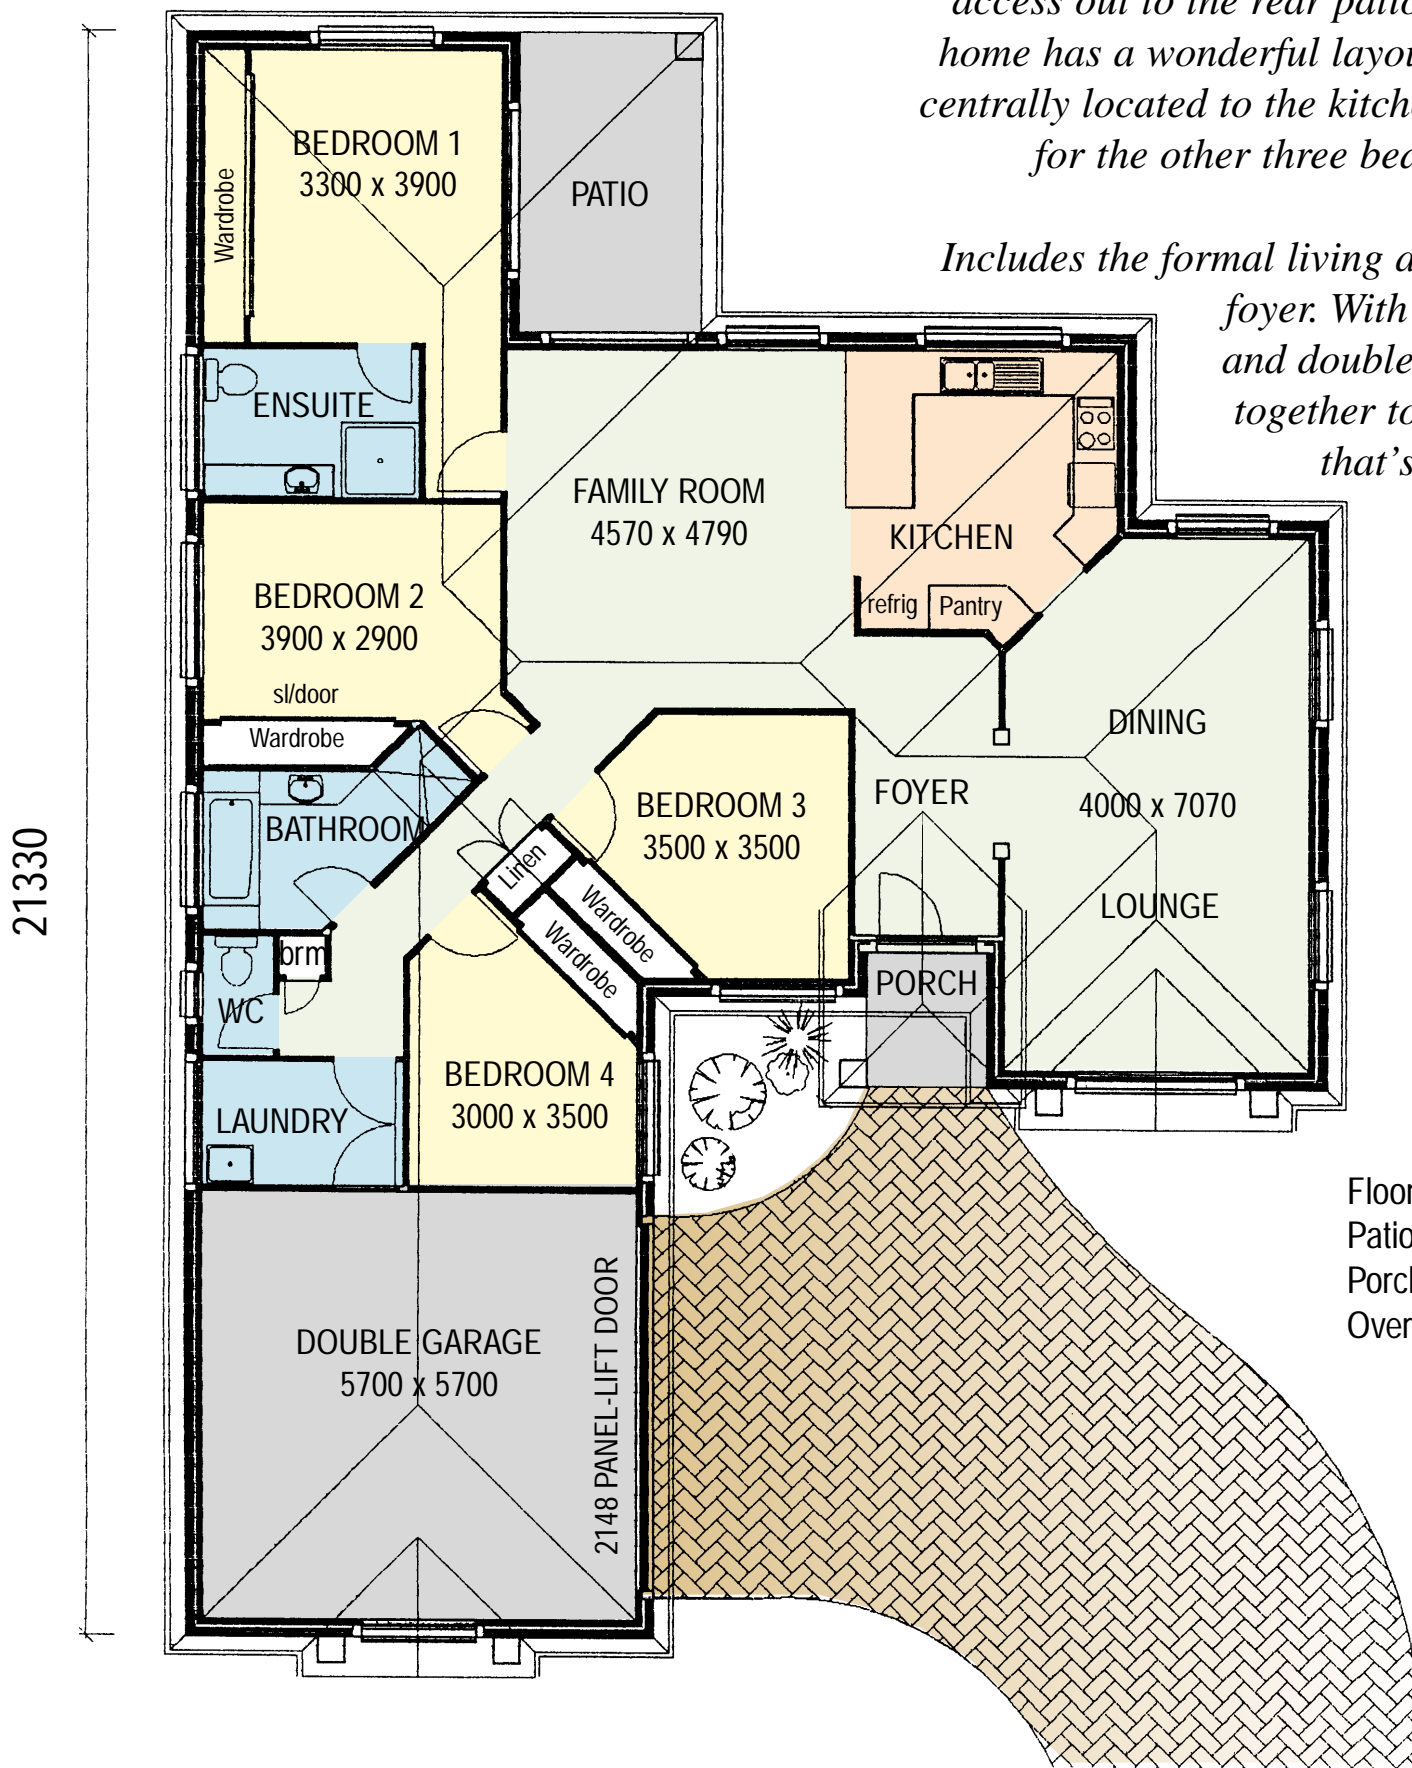

# THE DEVON

14970

The Devon main bedroom is at the rear of the home separate from the other three bedrooms, with access out to the rear patio. This four bedroom home has a wonderful layout with a family room centrally located to the kitchen, but having privacy for the other three bedrooms in mind.

Includes the formal living and dining rooms and foyer. With the impressive facade and double garage this all comes together to make a home design that's second to none.

Floor Area:- 200.6 Sq.m  
 Patio Area:- 9.5 Sq.m  
 Porch Area:- 2.9 Sq.m  
 Overall Area:- 213.0 Sq.m