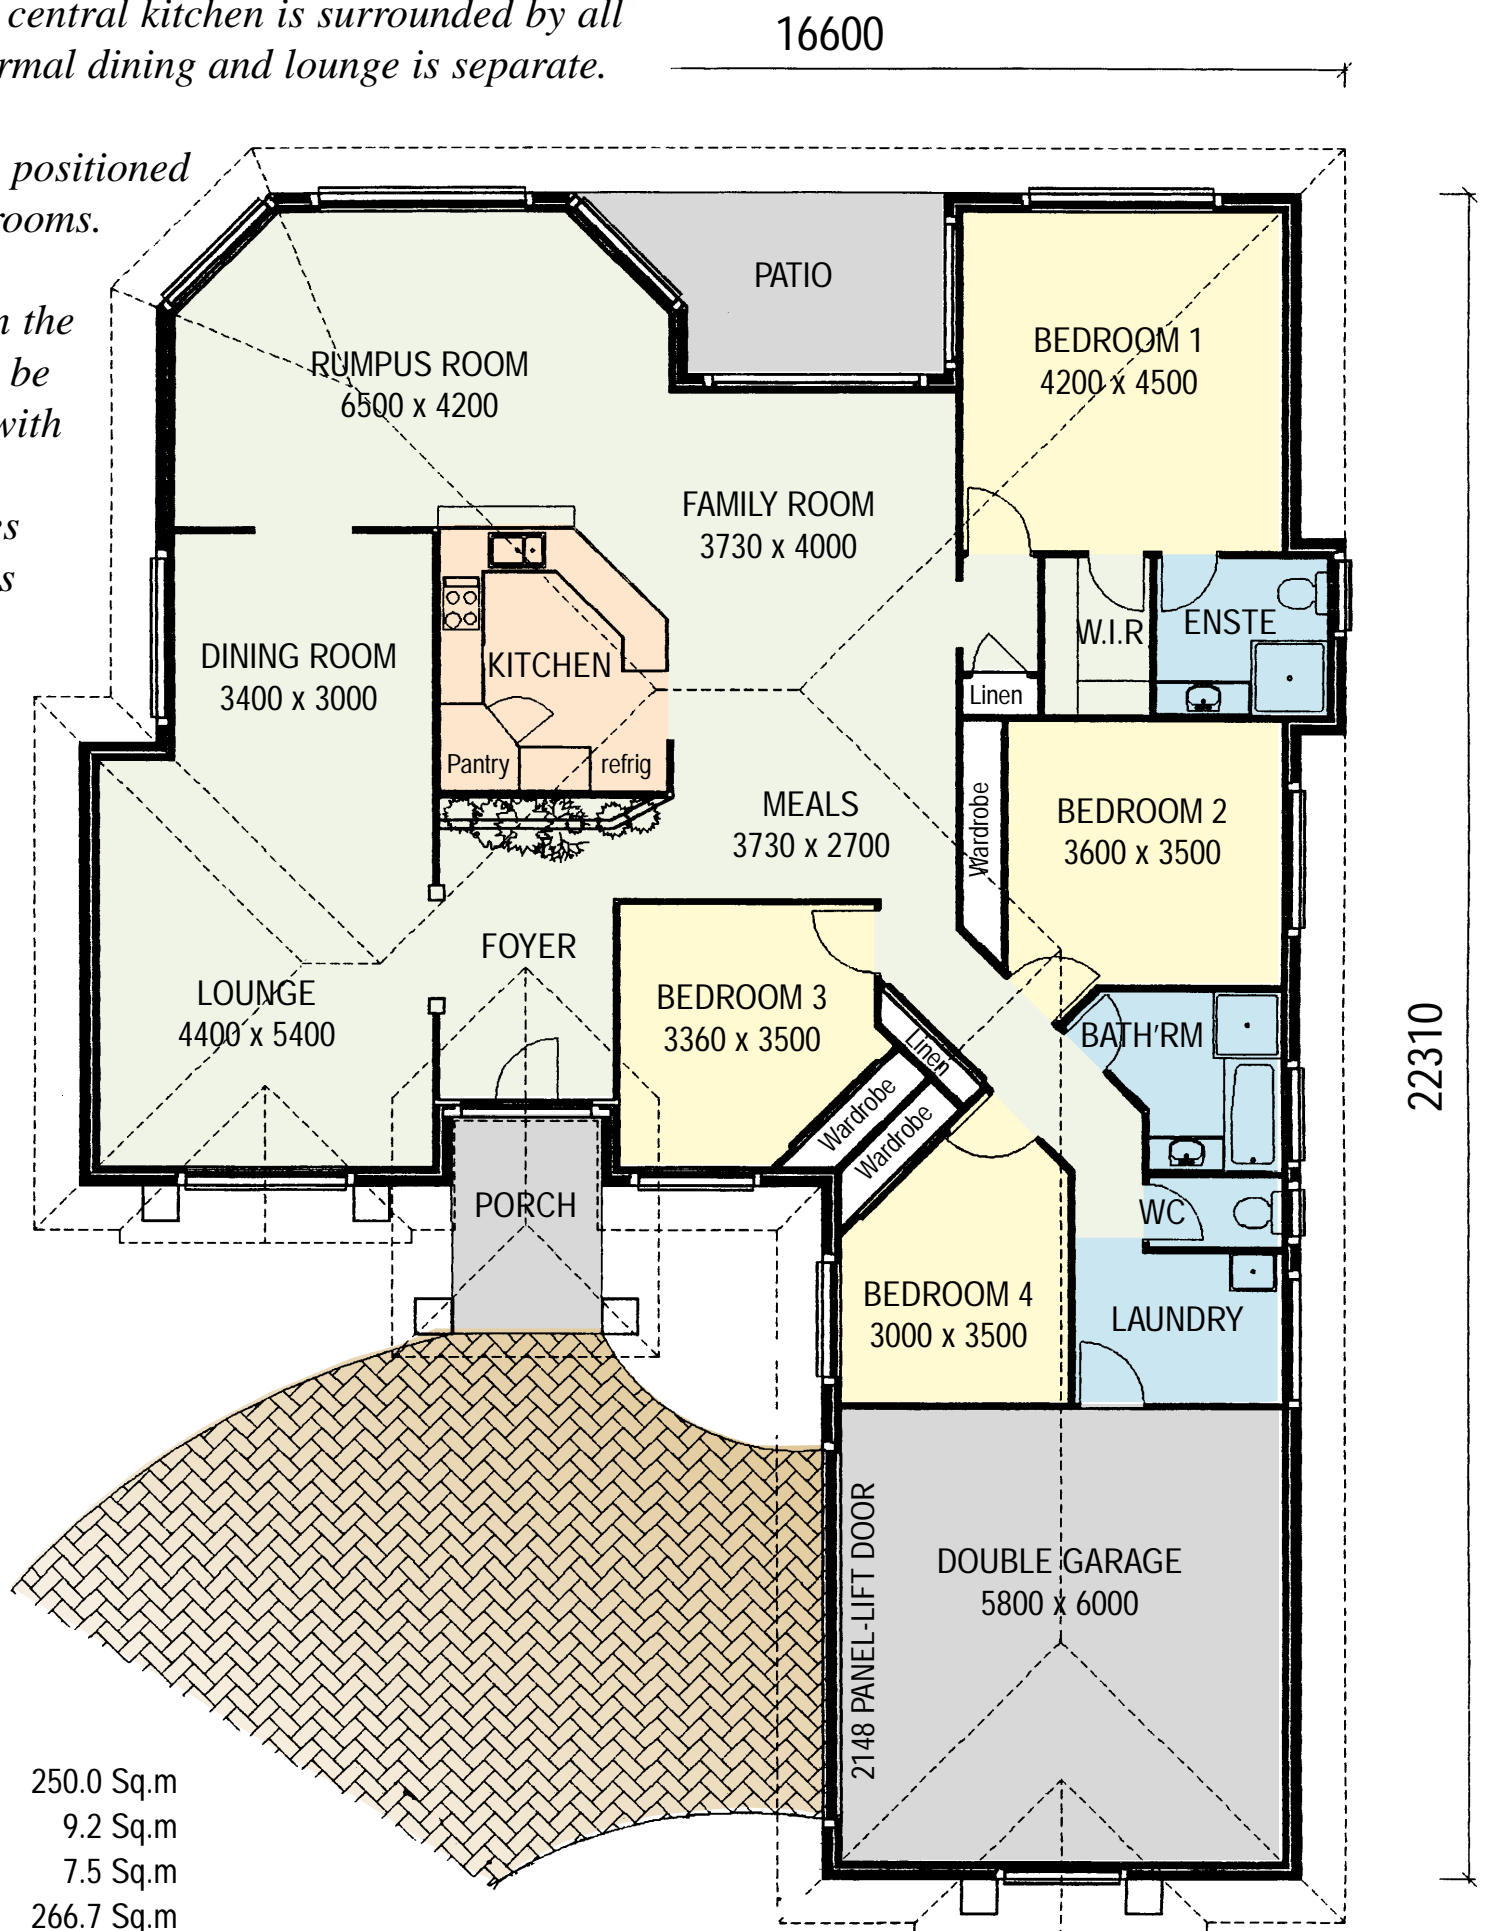

The Brentwood

The Brentwood is divided into two distinguished areas which makes this design very interesting. The central kitchen is surrounded by all your living areas and yet the formal dining and lounge is separate.

The master bedroom is privately positioned so too are the other three bedrooms.

The added bonus in the Brentwood would be the rumpus room with the rear patio, all these features combined makes this home an entertainers delight.

Floor Area:- 250.0 Sq.m
 Patio Area:- 9.2 Sq.m
 Porch Area:- 7.5 Sq.m
 Overall Area:- 266.7 Sq.m