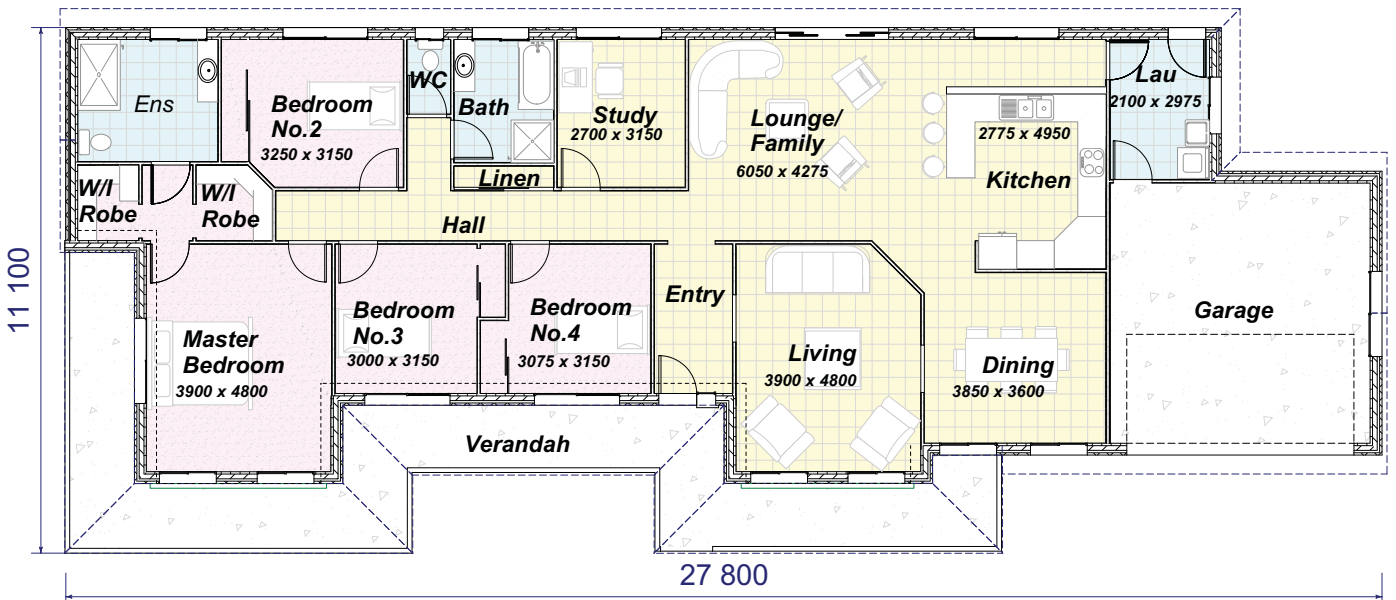

The Maclean

FLOOR AREA :- 230.173m²
 VERANDAH :- 42.735m²
 OVERALL AREA :- 272.908m²