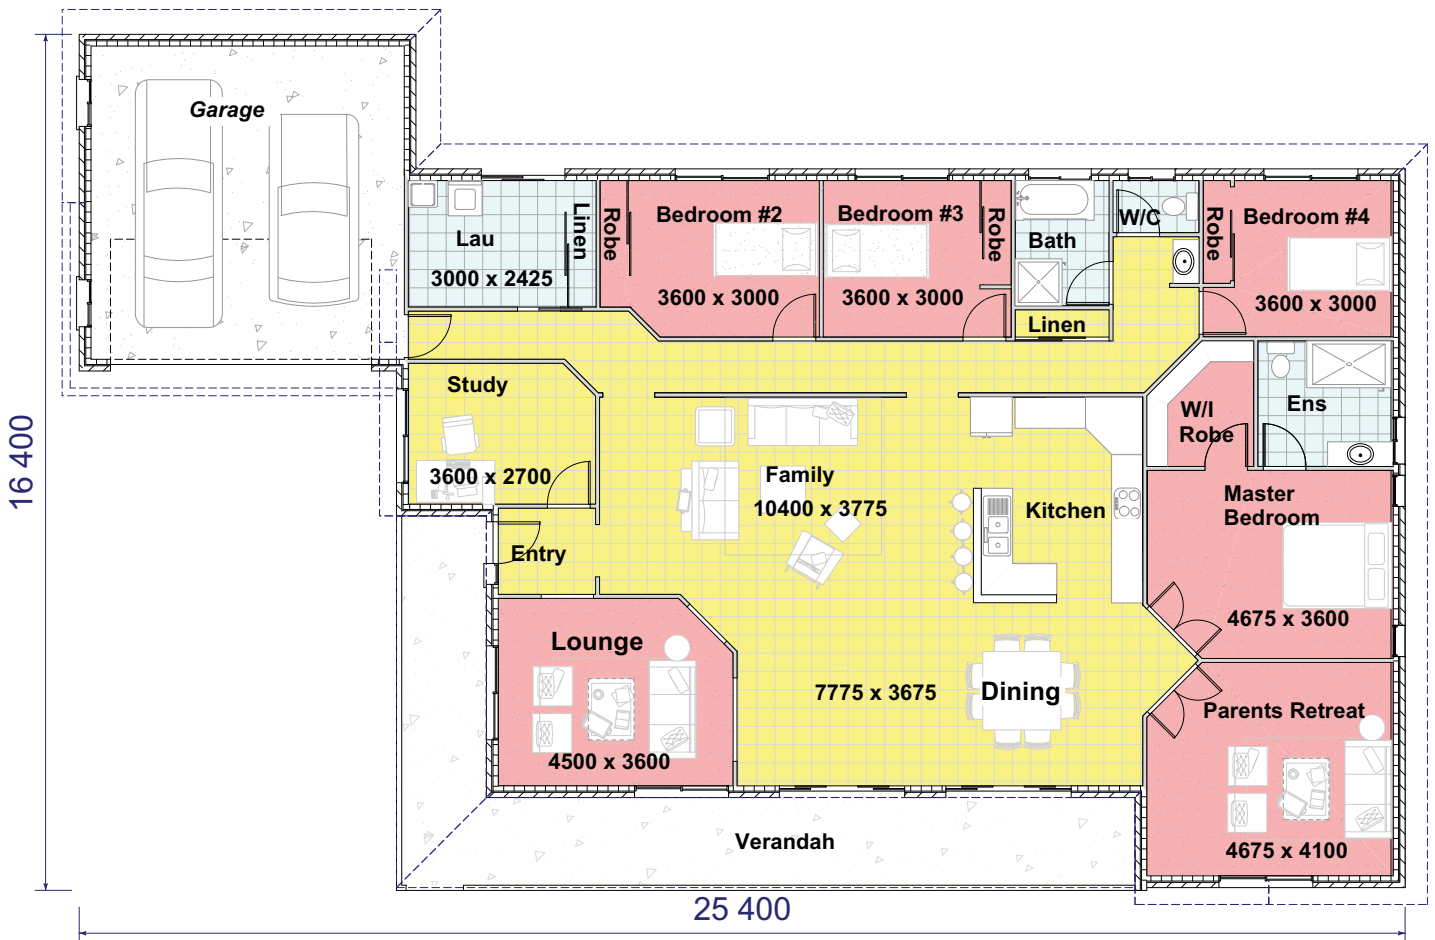

Kerry

FLOOR AREA :- 271.939m²
 VERANDAH :- 33.724m²
 OVERALL AREA :- 305.663m²