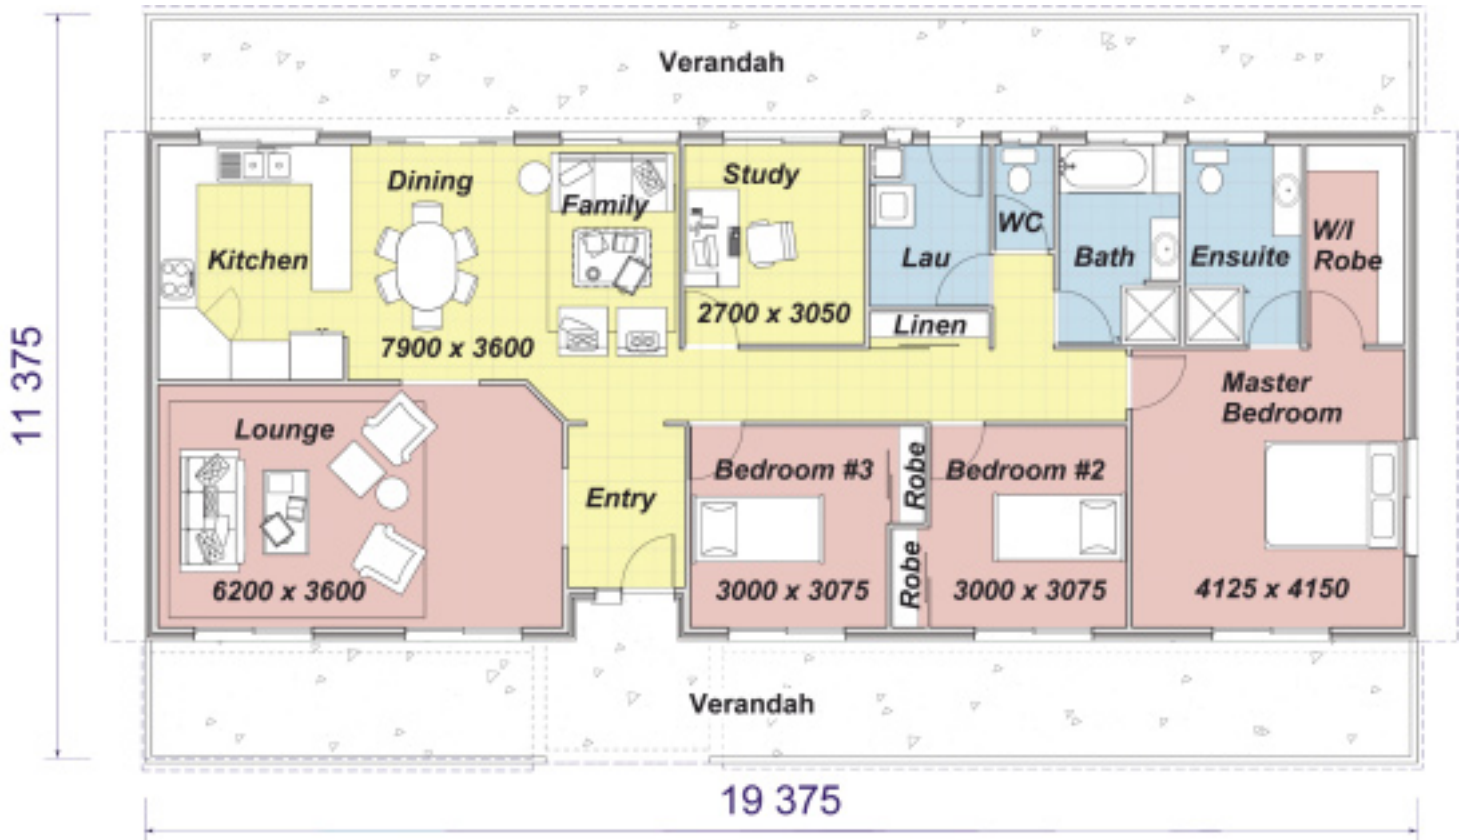

Glenapp

FLOOR AREA :- 150.641m²
 VERANDAH :- 69.750m²
 OVERALL AREA :- 220.391m²