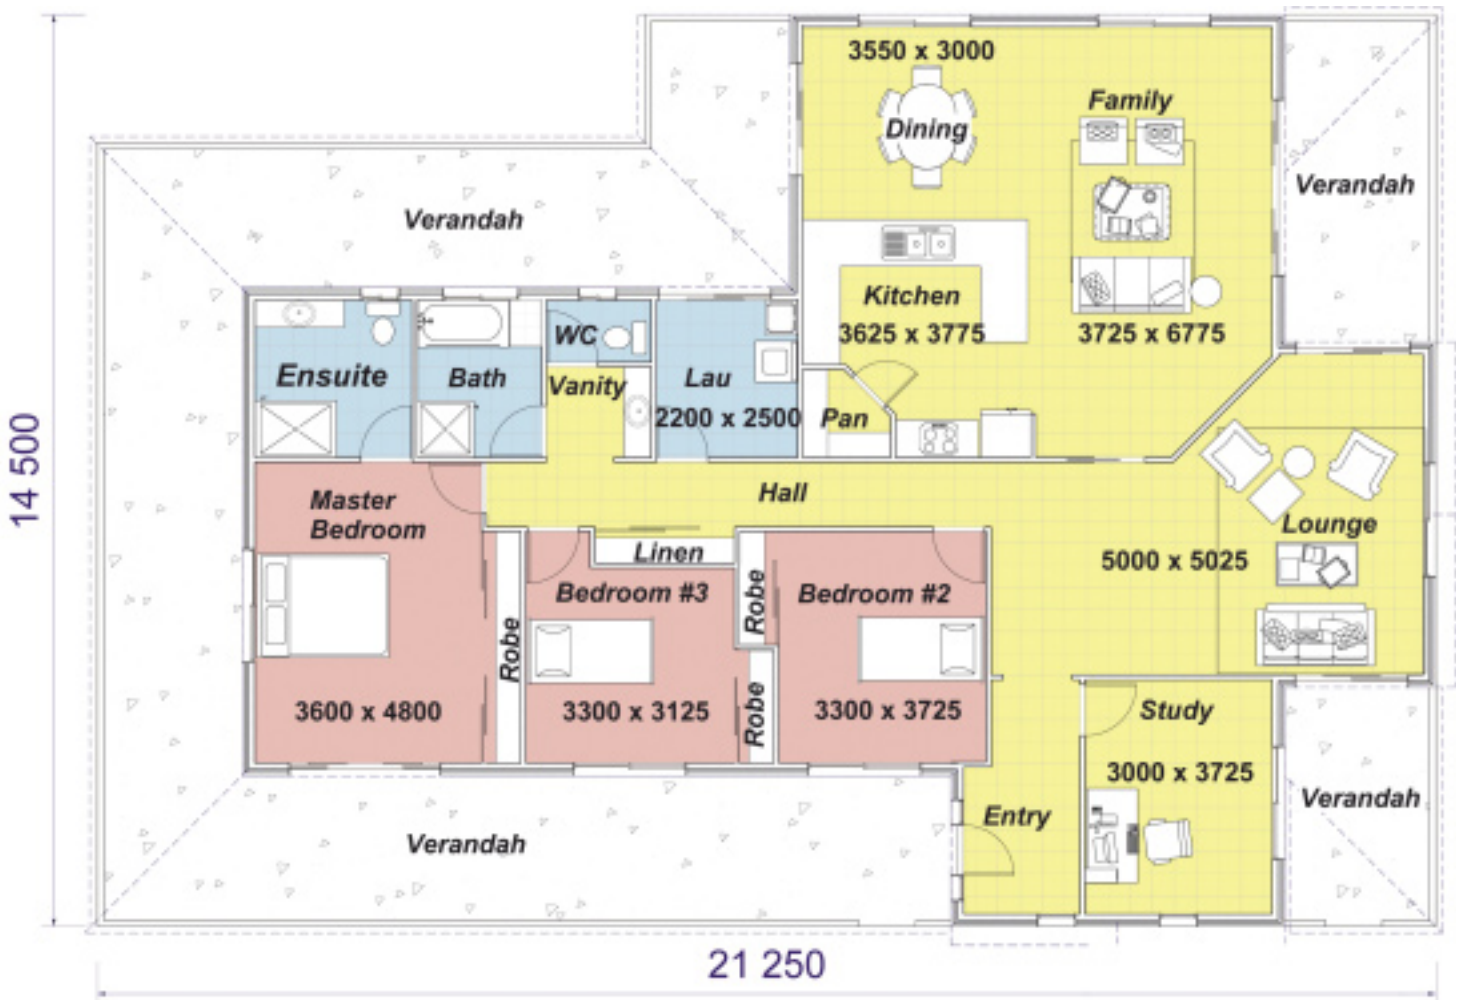

Flagstone

FLOOR AREA :- 189.089m²
 VERANDAH :- 104.220m²
 OVERALL AREA :- 293.309m²