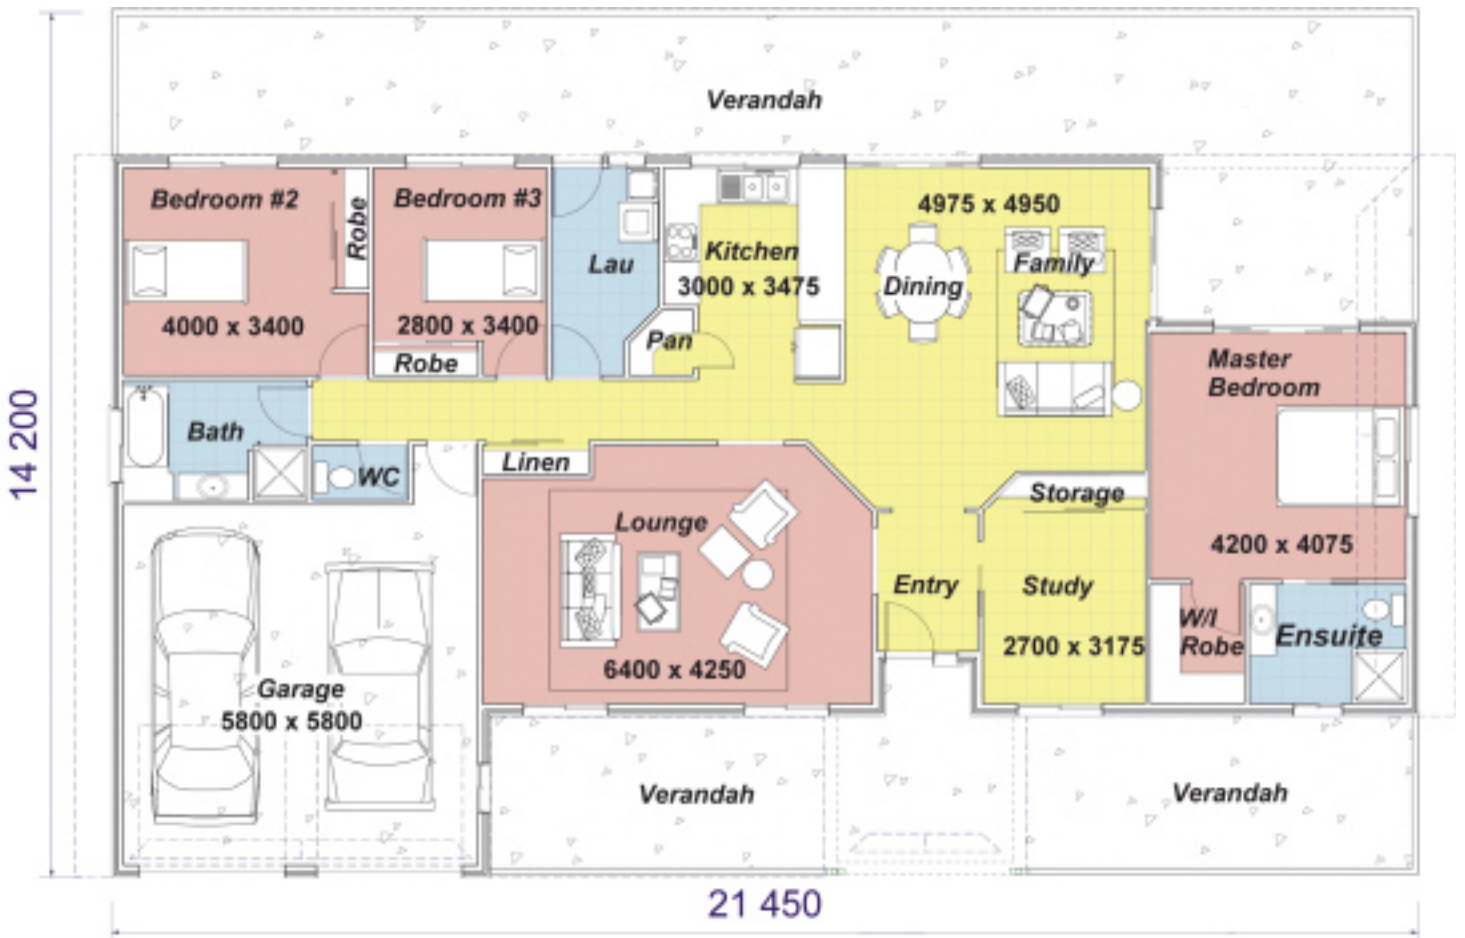

Darlington

FLOOR AREA :- 203.715m²
 VERANDAH :- 99.649m²
 OVERALL AREA :- 303.364m²