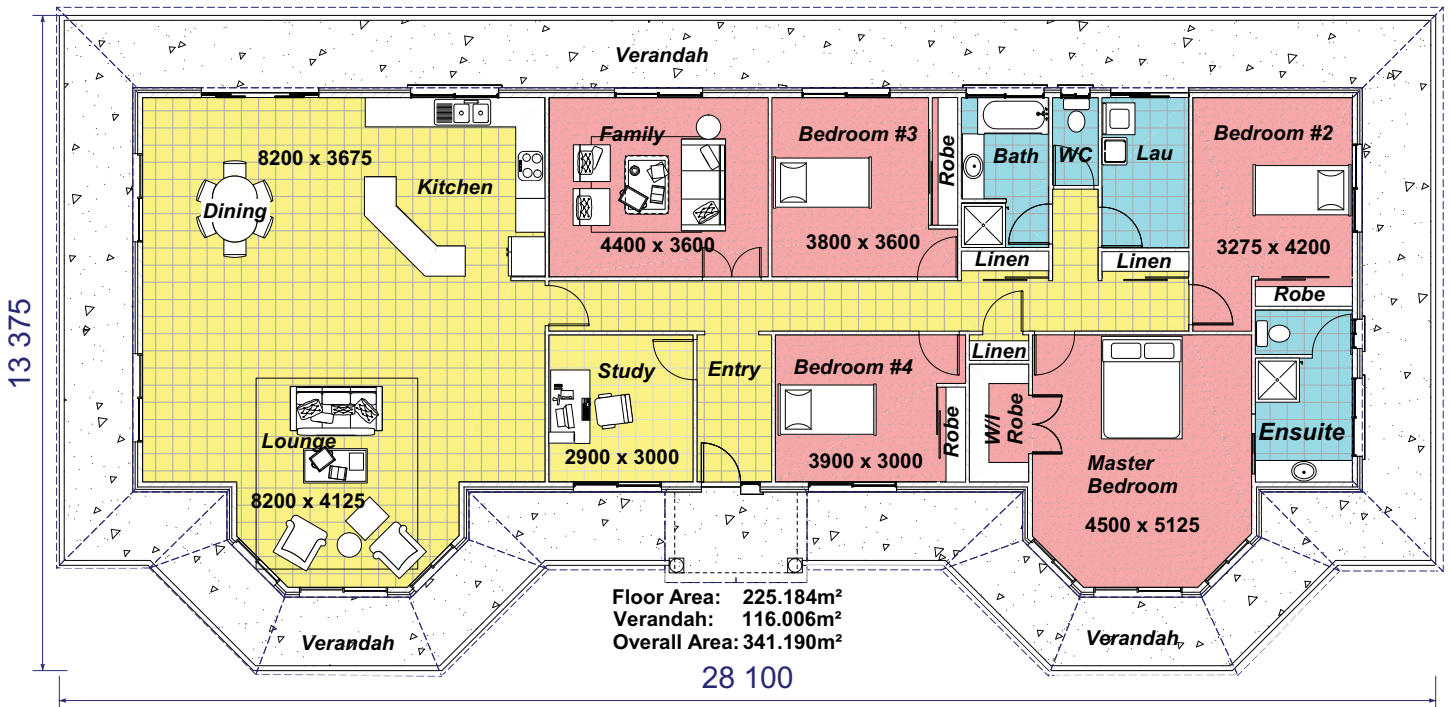

Cedar Grove

FLOOR AREA :- 225.184m²
 VERANDAH :- 116.006m²
 OVERALL AREA :- 341.190m²