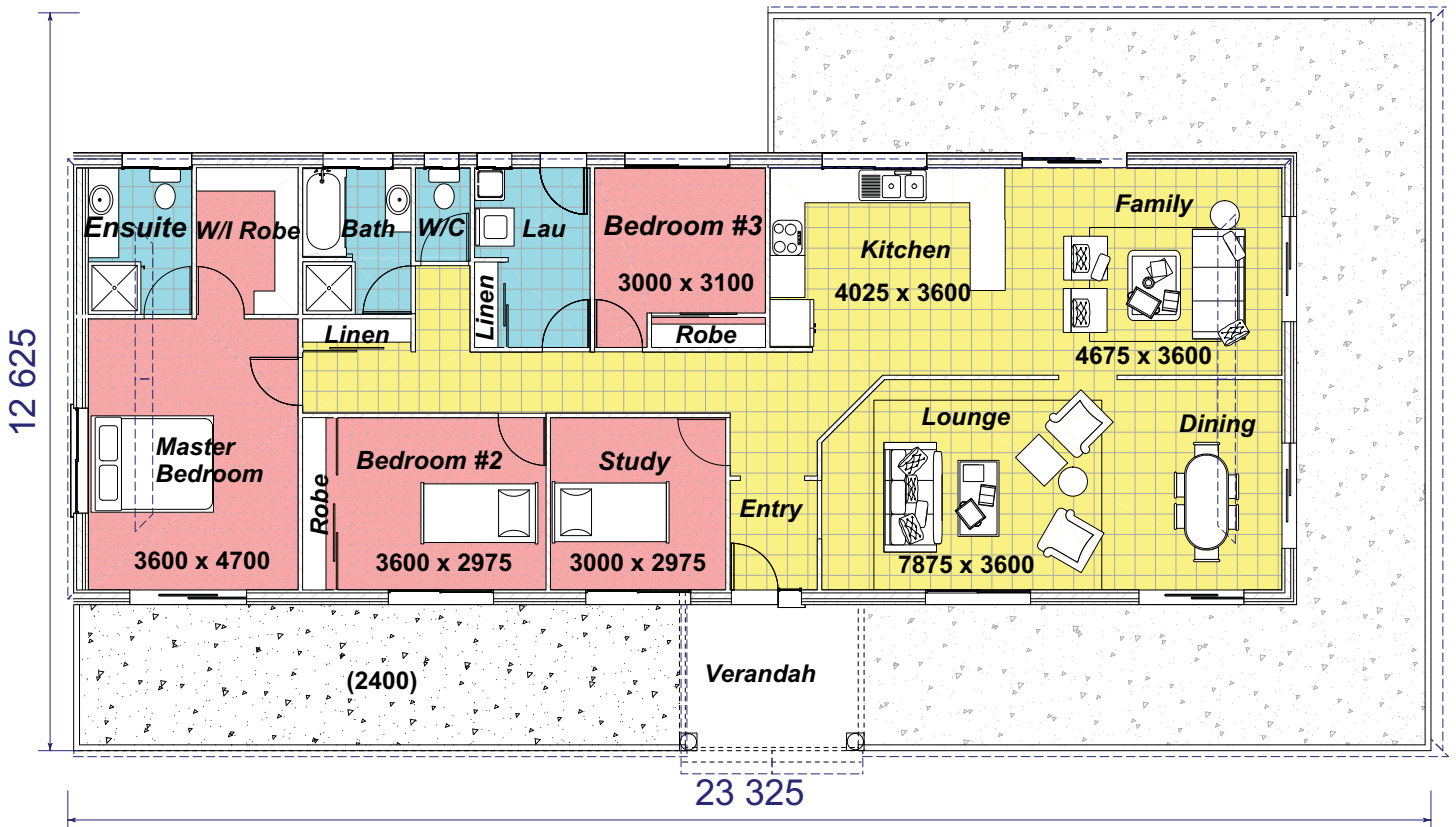

Brooklands

FLOOR AREA :- 161.646m²
 VERANDAH :- 101.899m²
 OVERALL AREA :- 263.545m²